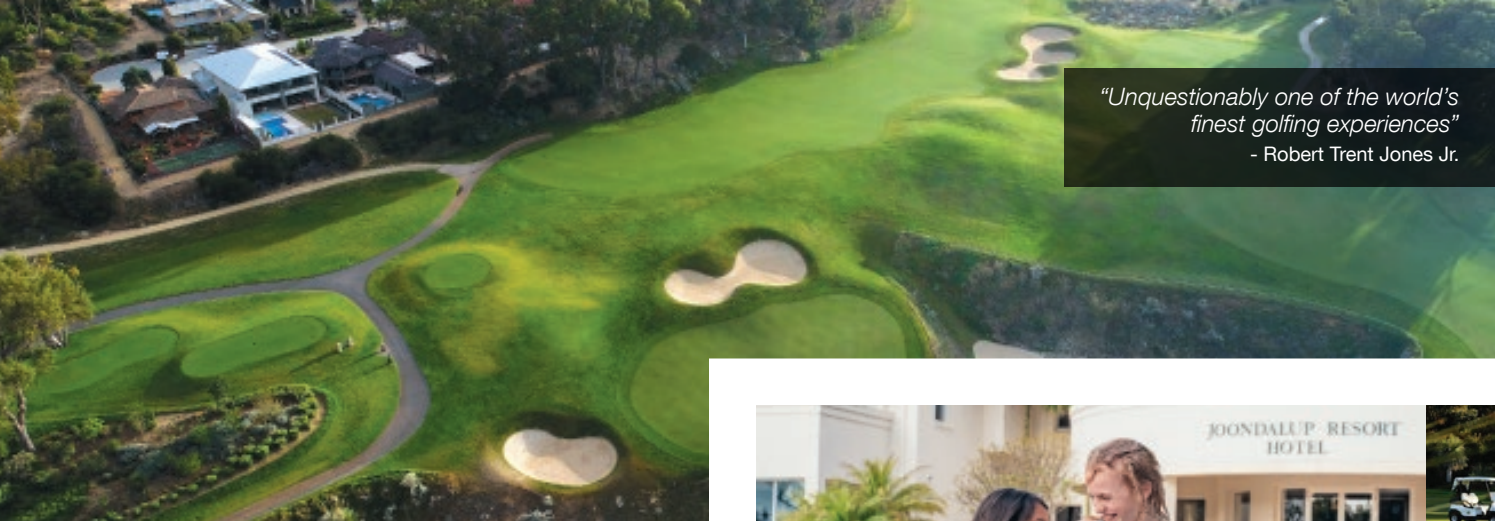

# Joondalup Resort

Relax. Rejuvenate. Renew.

*"Unquestionably one of the world's finest golfing experiences"*  
- Robert Trent Jones Jr.

endota Spa

Dining Options

Nestled in natural bushland just 25 minutes north of Perth CBD and five minutes from WA's Sunset Coast, Joondalup Resort offers an oasis of relaxation, comfort, and state-of-the-art facilities.